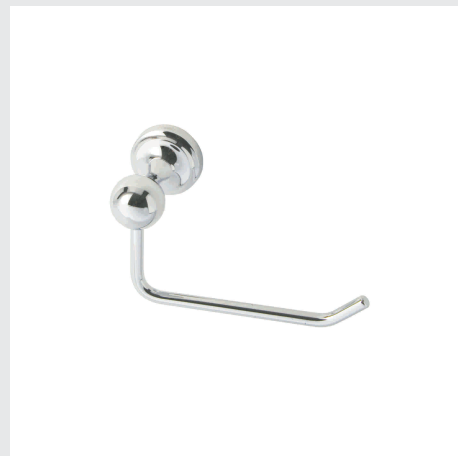

G121 Porta rolos

Portarollos
Porte rouleau sans capot
Toilet paper holder
Papierhalter